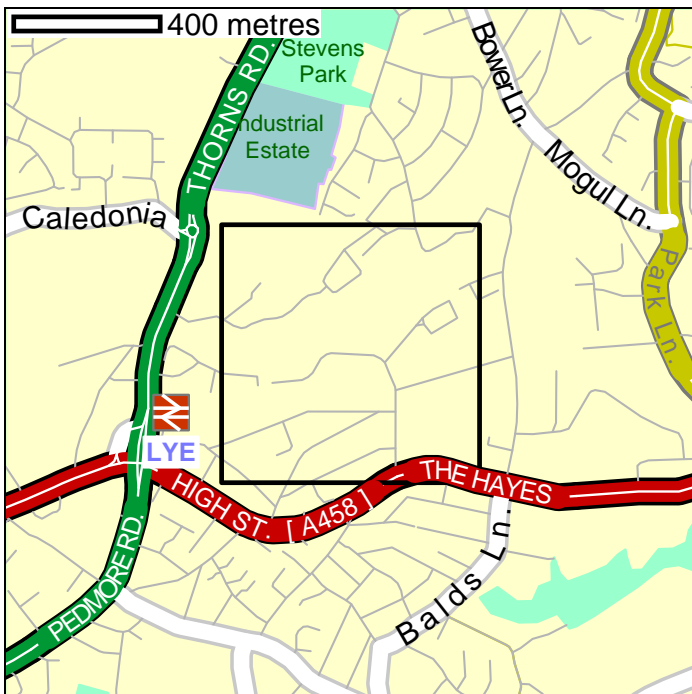

Call TravelM8 on 08700 60 60 50
for traffic information and driving directions to:
Bache Pallets Ltd, Bromley Street,
Stourbridge, West Midlands, DY9 8HU.

Call TravelM8 on 08700 60 60 50
for traffic information and driving directions

Based on mapping data supplied by Navigation Technologies.