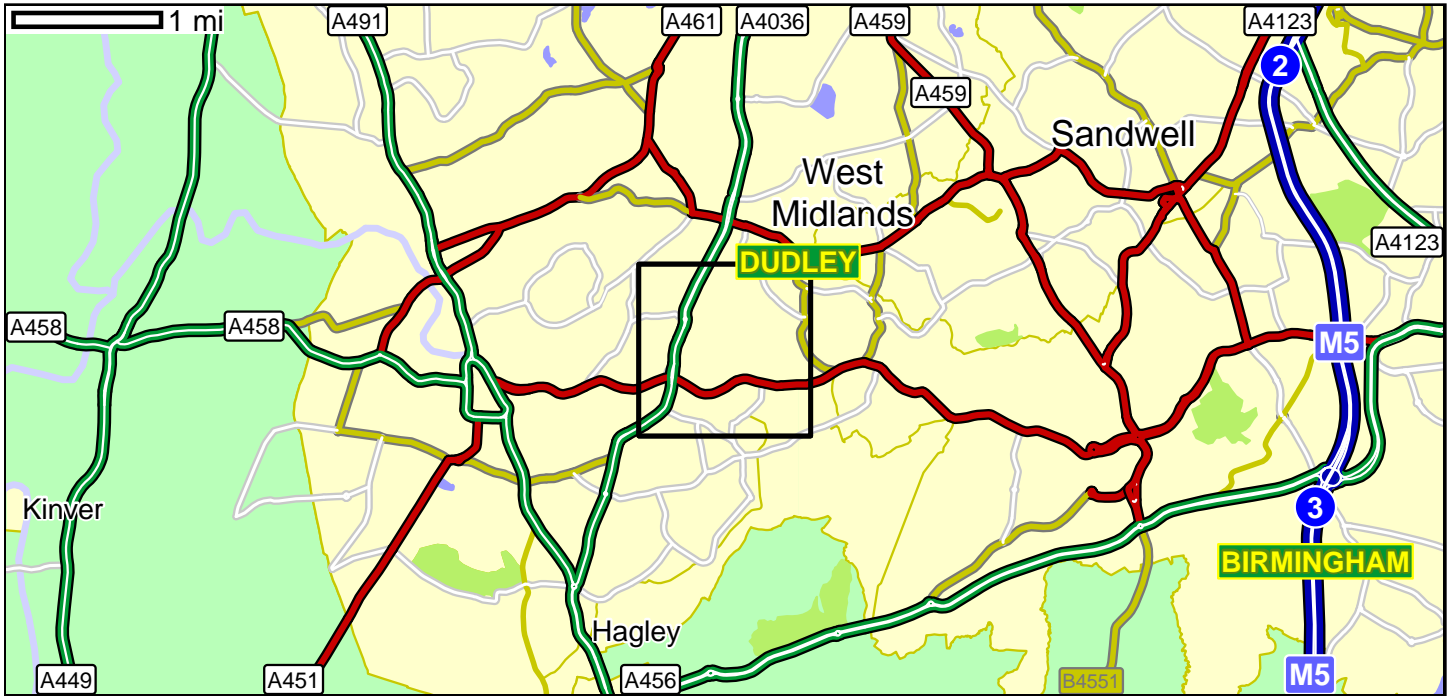

Call TravelM8 on 08700 60 60 50
for traffic information and driving directions to:
Bache Pallets Ltd, Bromley Street,
Stourbridge, West Midlands, DY9 8HU.

Call TravelM8 on 08700 60 60 50
for traffic information and driving directions

Based on mapping data supplied by Navigation Technologies.