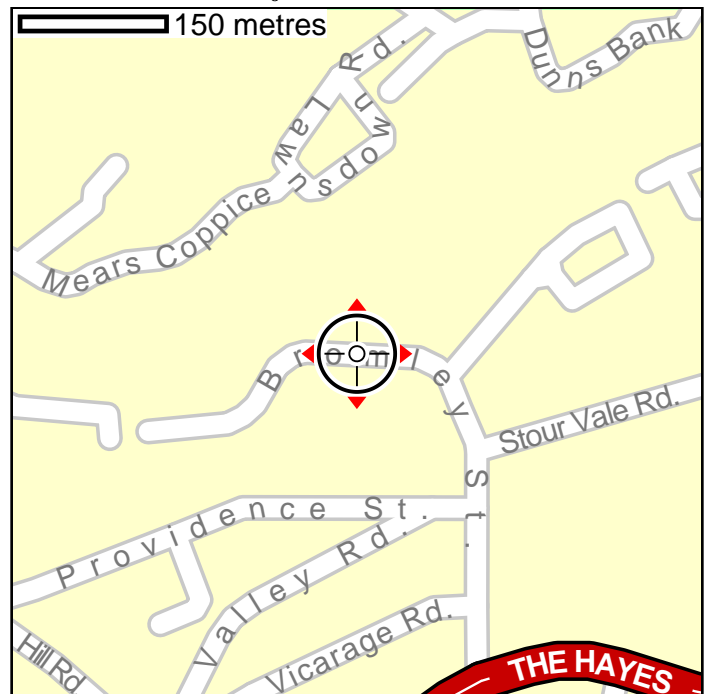

Call TravelM8 on 08700 60 60 50
for traffic information and driving directions to:
Bache Pallets Ltd, Bromley Street,
Stourbridge, West Midlands, DY9 8HU.

Call TravelM8 on 08700 60 60 50
for traffic information and driving directions

Based on mapping data supplied by Navigation Technologies.